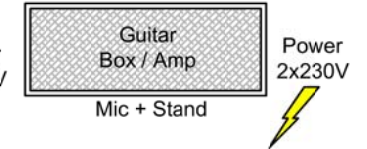

Monitors:

- M1: Center Stage (Lead Vocals, Guitar, Bass, Kick)
- M2: Stage Right (Guitar, Bass, Lead Vocals, Backing Vocals, Kick)
- M3: Stage Left (Guitar, Bass, Lead Vocals, Backing Vocals, Kick)
- M4: Drums Fisher Amp In Ear (Guitar, Bass, Lead Vocals, Kick, Tom's)
- M5: Drums Fisher Amp Bass-Shaker (Kick)

Drumstage 3x2 m

- 1x XLR (male) for In-Ear Drums (Fisher-Amp M4)
- 1x Jack for Bass-Shaker (Fisher-Amp M5)

Drum:

- 4x Tom's (10", 12", 14" 16"), 1x Bass Drum (22"), 1x Snare (14"), 1x Hi-Hat left, 1x Hi-Hat right, Overheads.

Box: Ampex SVT 810E
Amp: Trace Elliott AH600-12

Amp: Fender EVH 5150 III
Box: 4x12 Guitar Box

Valentin
(Guitar and Backing Vox)

Jonas
(Guitar and Lead Vox)

Stage Front

Raymond
(Bass and Backing Vox)

Contact:

comaniac@gmx.com

Jonas: 0041 (0)77 401 19 30

Stageplan / Tech-Rider