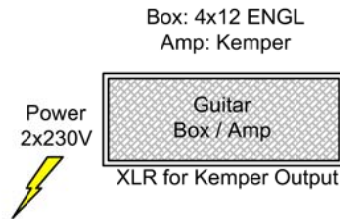

Monitors:

- M1: Center Stage (Lead Vocals, Guitar, Bass, Kick)
- M2: Stage Right (Guitar, Bass, Lead Vocals, Backing Vocals, Kick)
- M3: Stage Left (Guitar, Bass, Lead Vocals, Backing Vocals, Kick)
- M4: Drums Fisher Amp In Ear (Guitar, Bass, Lead Vocals, Kick, Tom's)
- M5: Drums Fisher Amp Bass-Shaker (Kick)

Drumstage 3x2 m

- 1x XLR (male) for In-Ear Drums (Fisher-Amp M4)
- 1x Jack for Bass-Shaker (Fisher-Amp M5)

Drum:

- 4x Tom's (10", 12", 14" 16"), 1x Bass Drum (22"), 1x Snare (14"), 1x Hi-Hat left, 1x Hi-Hat right, Overheads.

Box: Ampex SVT 810E
Amp: Trace Elliott AH600-12

Amp: Fender EVH 5150 III
Box: 4x12 Guitar Box

Valentin
(Guitar and Backing Vox)

Jonas
(Guitar and Lead Vox)

Stage Front

Raymond
(Bass and Backing Vox)

Contact:

comaniac@gmx.com

Jonas: 0041 (0)77 401 19 30

Stageplan / Tech-Rider